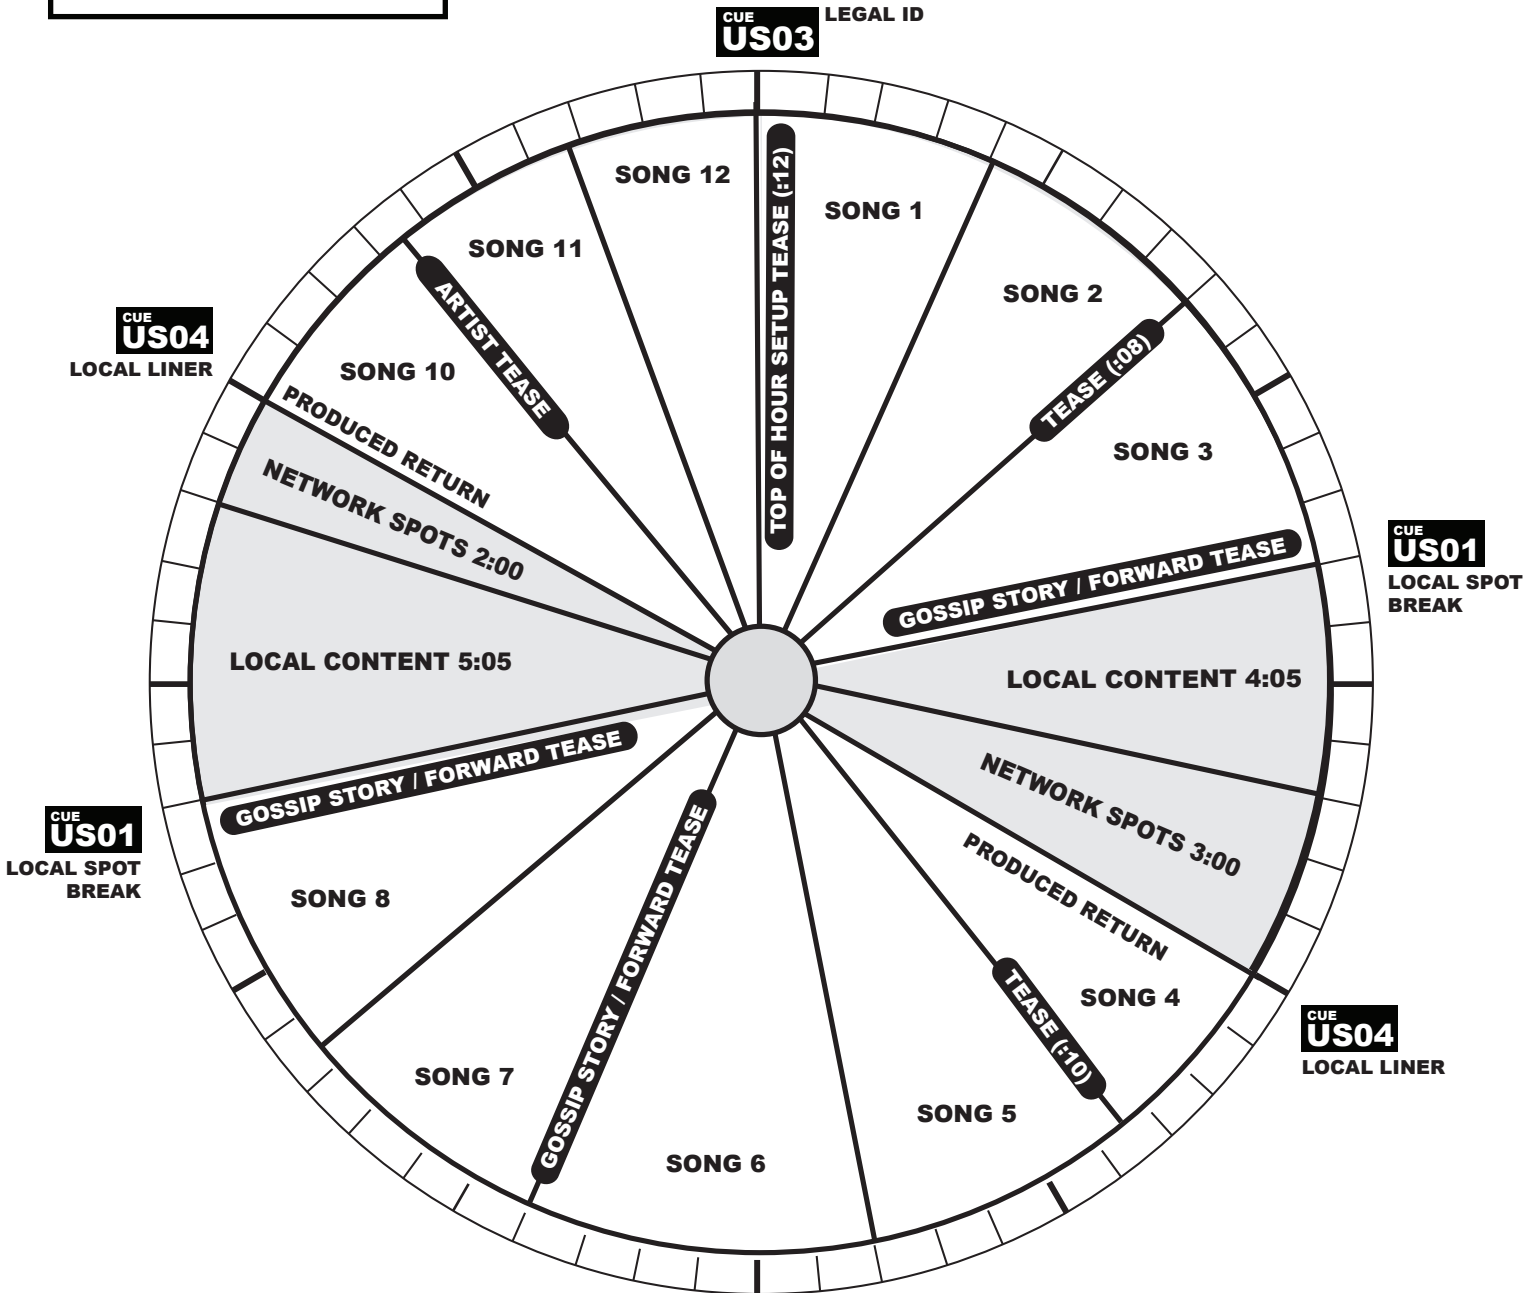

# PROGRAM CLOCK

XDS SATELLITE - STEREO  
 NETWORK FEED TIME:  
 SATURDAY 6AM - 10AM ET

## SHOW RELAYS

- CUE US01 LOCAL BREAK**  
TRIGGERS THE START OF YOUR LOCAL SPOTS
- CUE US03 LEGAL ID**  
TRIGGERS 9 SECOND LEGAL ID

For Liner Requests and Affiliate Relations, please call United Stations at (212) 869-1111 x3673.

USRN Engineer Contact (212) 536-3623

Support Website:  
<http://engineering.unitedstations.com/>

- Most breaks are soft, and may float each hour
- Local spot breaks each have 5 extra seconds on them (5:05 & 6:05) to compensate for local spots not being exactly :60. Stations make ID "time sponges" of varying lengths from 1-10 seconds to put on the end of the breaks.