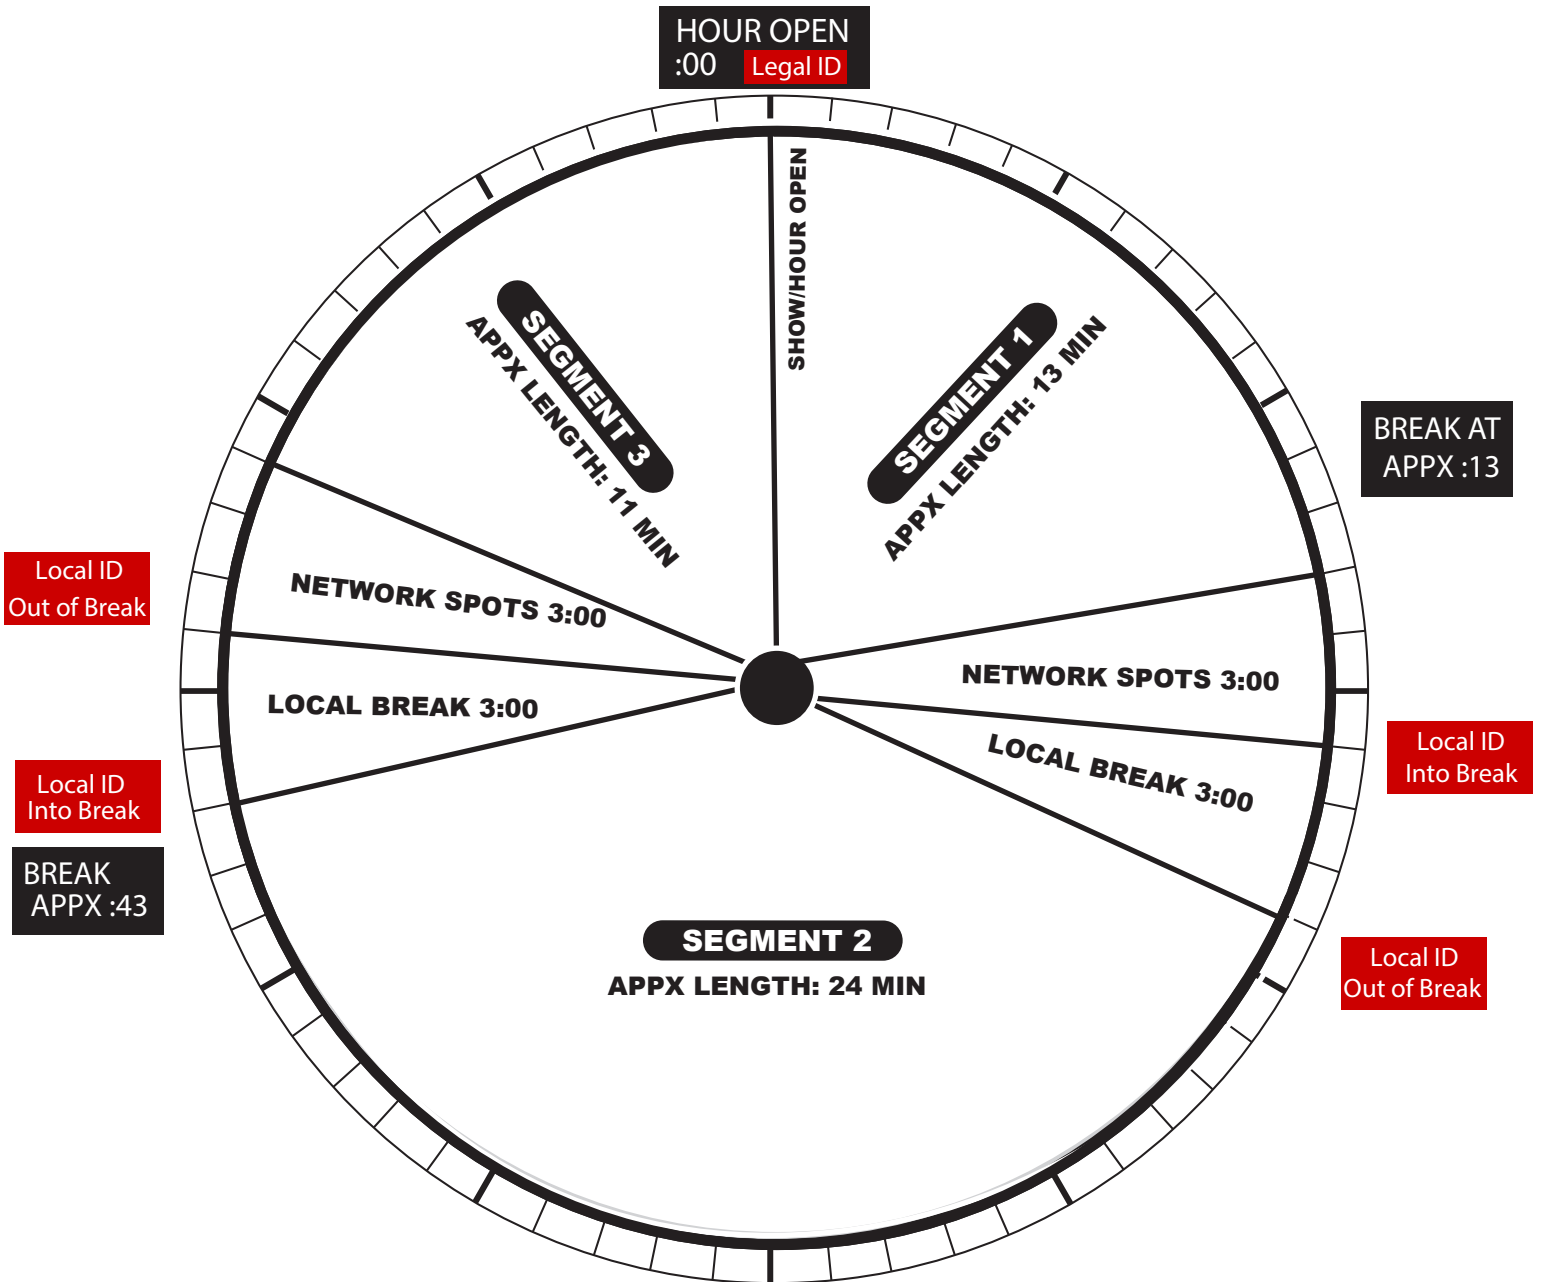

PROGRAM CLOCK

4 Hours

AIM Basic Delivery

For Affiliate Relations, please call United Stations Radio Networks (212) 869-1111 x3673.

For Liner Requests: Email USRN at Affiliaterelations@unitedstations.com

NOTES:

- BREAK 1 NETWORK SPOTS WILL BE ATTACHED TO THE END OF SEGMENT 1.
- BREAK 2 NETWORK SPOTS WILL BE ATTACHED TO THE START OF SEGMENT 3.