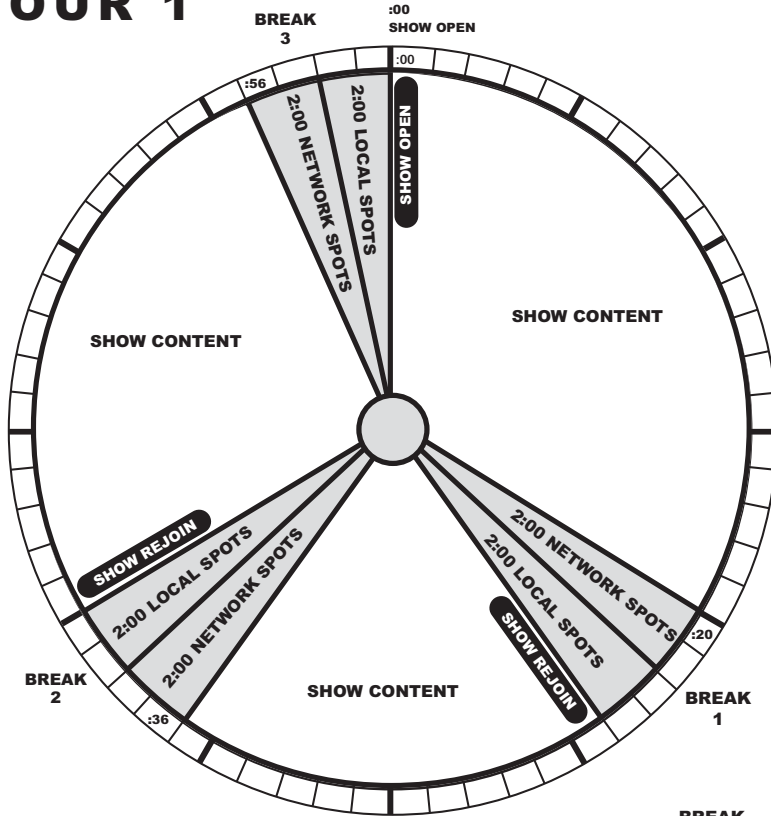

PROGRAM CLOCK
 HOURS: 2
 12 MIN LOCAL SPOTS
 12 MIN NETWORK SPOTS
 AIRS SAT/SUN

HOUR 1

HOUR 2

*Breaks noted above are 'soft times'.

For Affiliate Relations, please call
 United Stations Radio Networks
 (212) 869-1111.