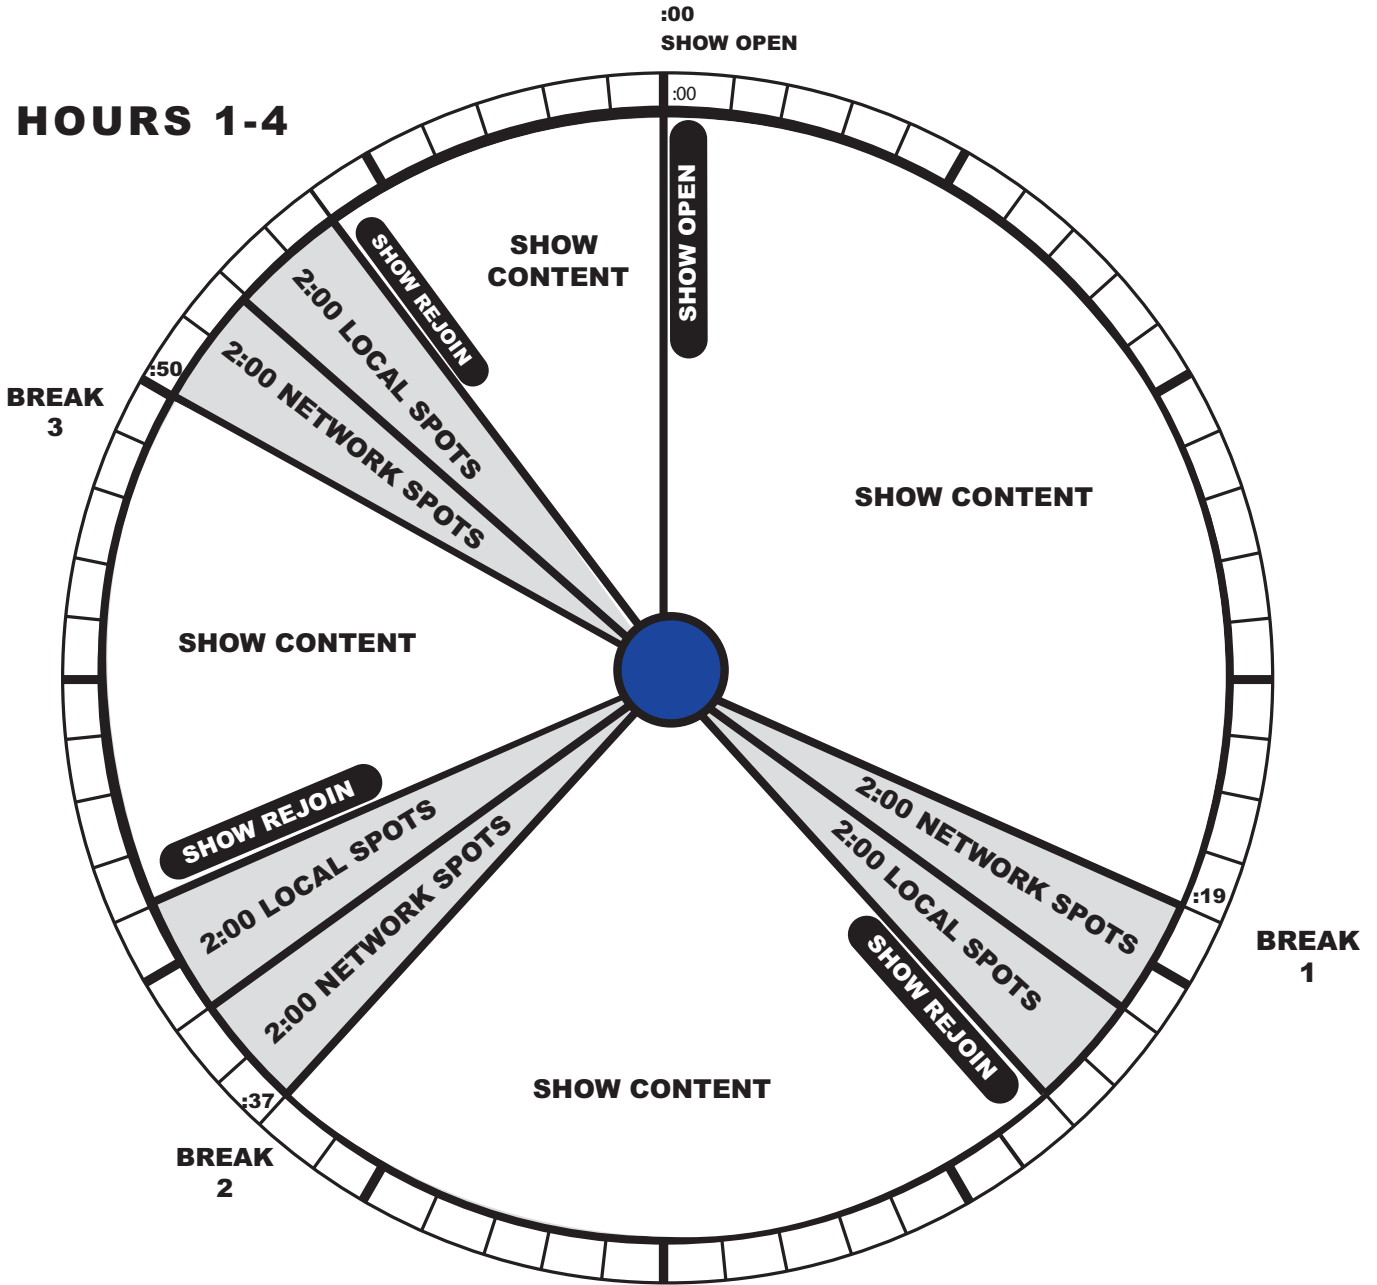

Dick Bartley's *Classic Countdown*

PROGRAM CLOCK

HOURS: 4

24 MIN LOCAL SPOTS

24 MIN NETWORK SPOTS

*Breaks noted above are 'soft times'.

www.unitedstations.com

For Affiliate Relations, please call United Stations Radio Networks (212) 536-3673