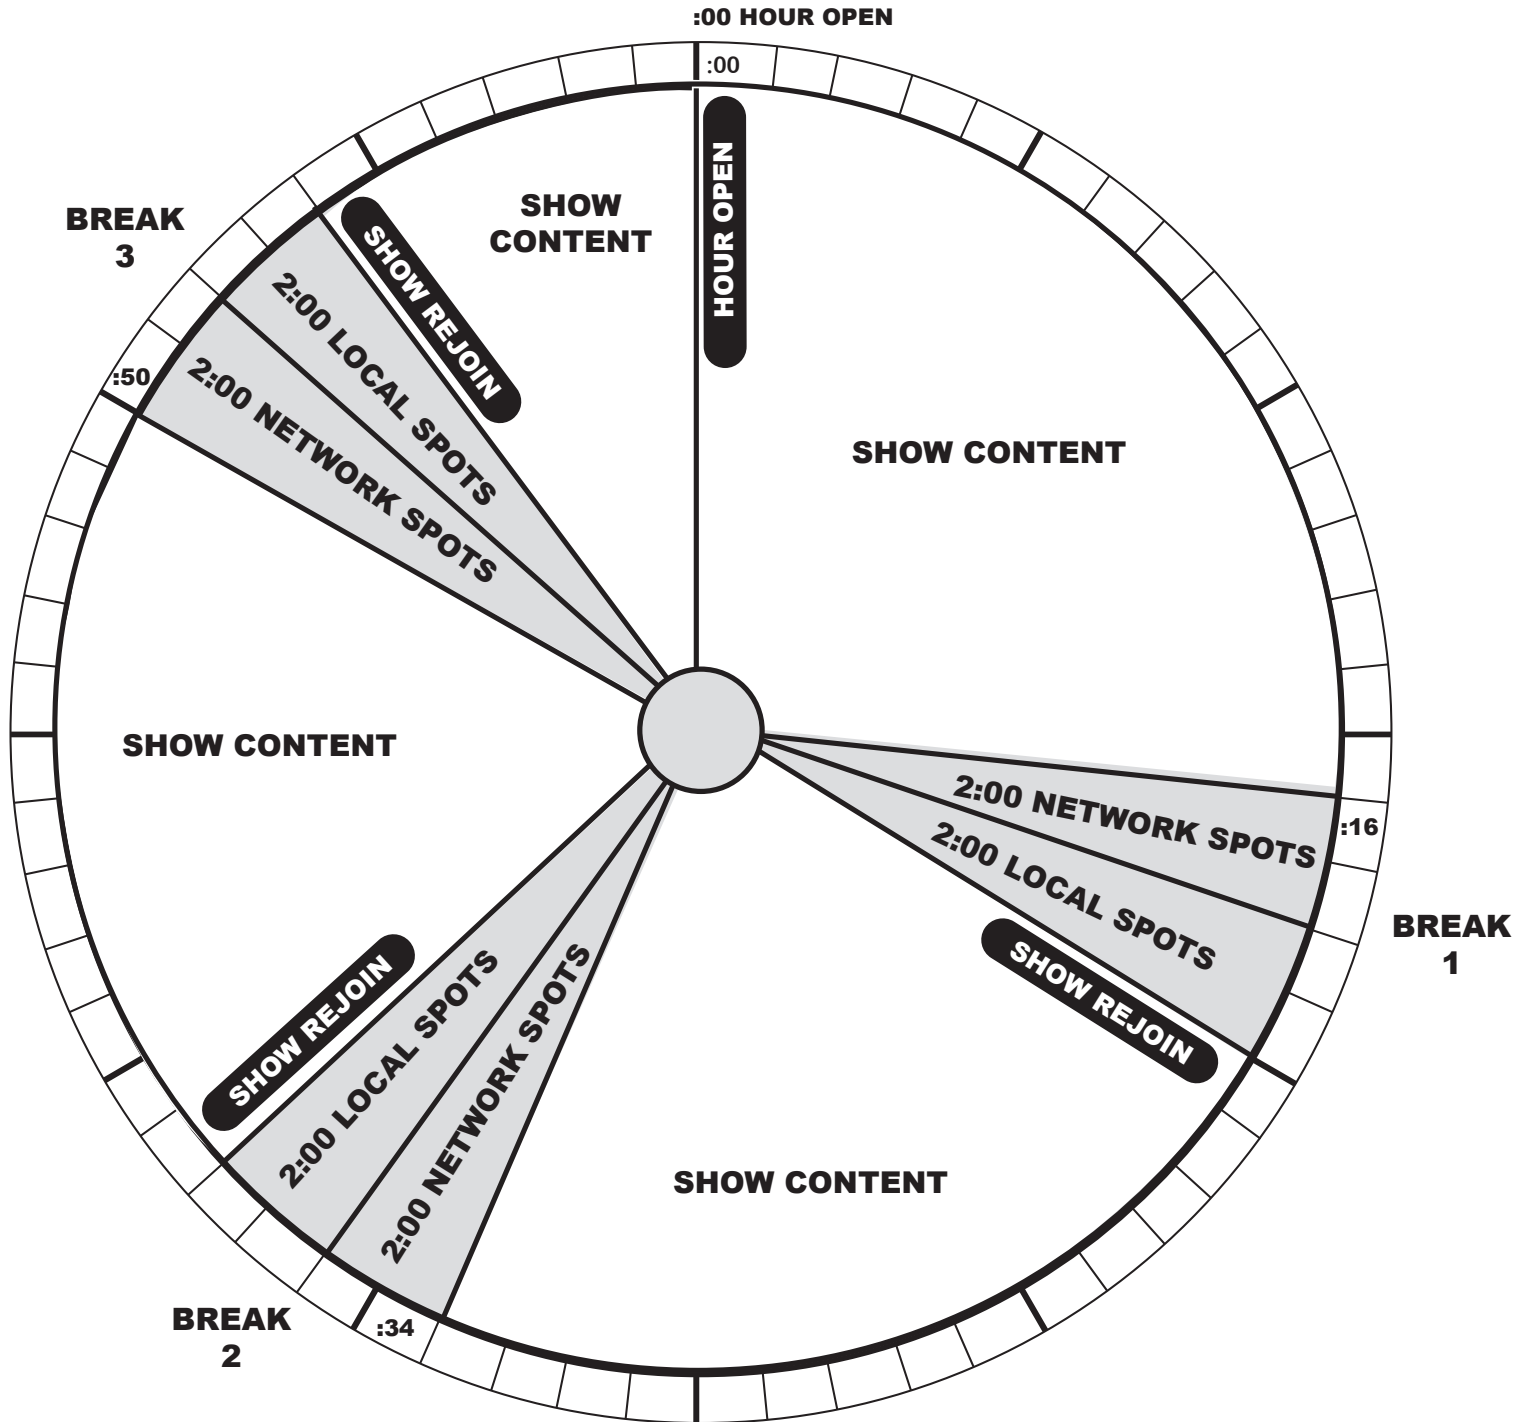

PROGRAM CLOCK

HOURS: 3
18 MIN LOCAL SPOTS
18 MIN NETWORK SPOTS
AIRS SAT/SUN

*Breaks noted above are 'soft times'.

For Affiliate Relations, please call
United Stations Radio Networks
(212) 869-1111.

Listener Website:
<http://www.weekendtop30.com>

Listener Requests:
1-888-77-TOP30 (888-778-6730)