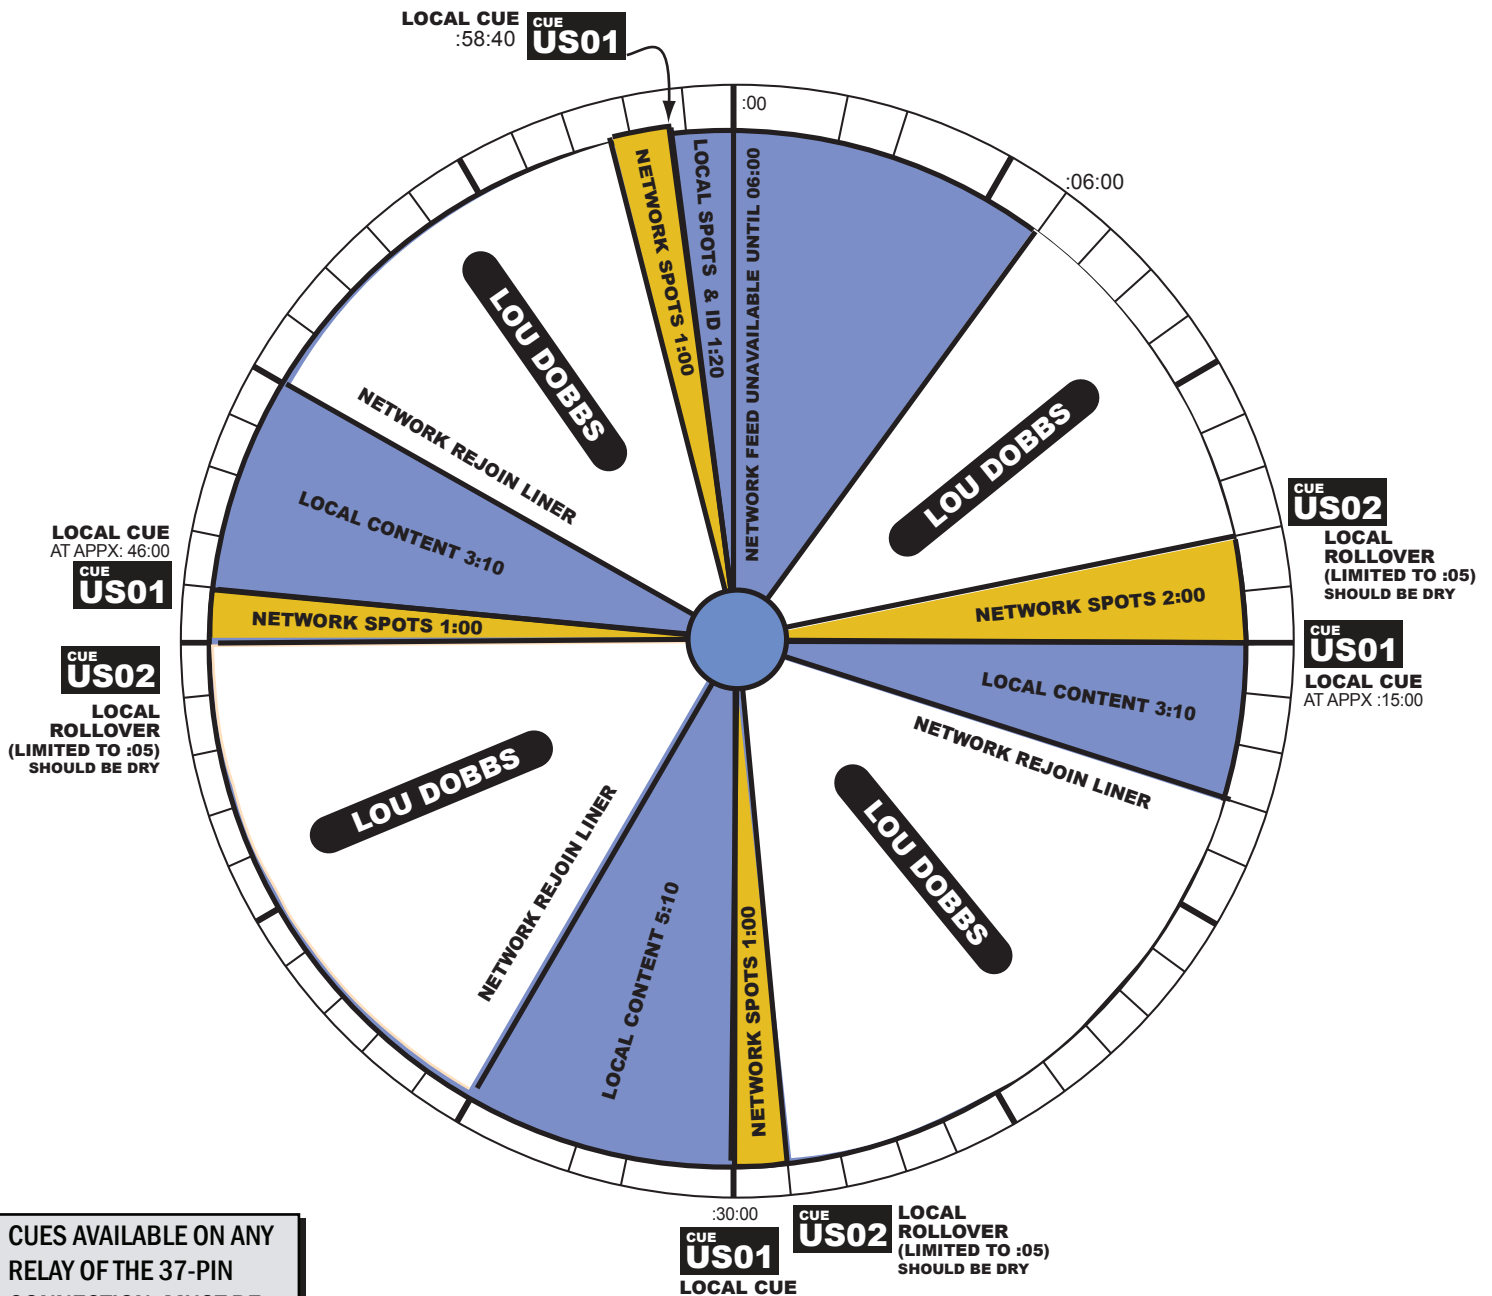

Best of Lou Dobbs Weekends

PROGRAM CLOCK

XDS SATELLITE - STEREO

Network feed time: Sat. 9am-noon ET

Effective February 1, 2010

For Technical Assistance, please call Clear Channel Network Operation Center (303) 925-1708.

Listener Call-in line: 877-55-DOBBS (877-553-6227)

Listener Website: www.loudobbsradio.com

NOTES:

- Local breaks and the associated **CUE US01** at :30:00 and :58:40 are hard timed. All other breaks float.
- Local Spots will be "covered" by national spots for affiliates who are not sold out except for :58:40 to :06:00.