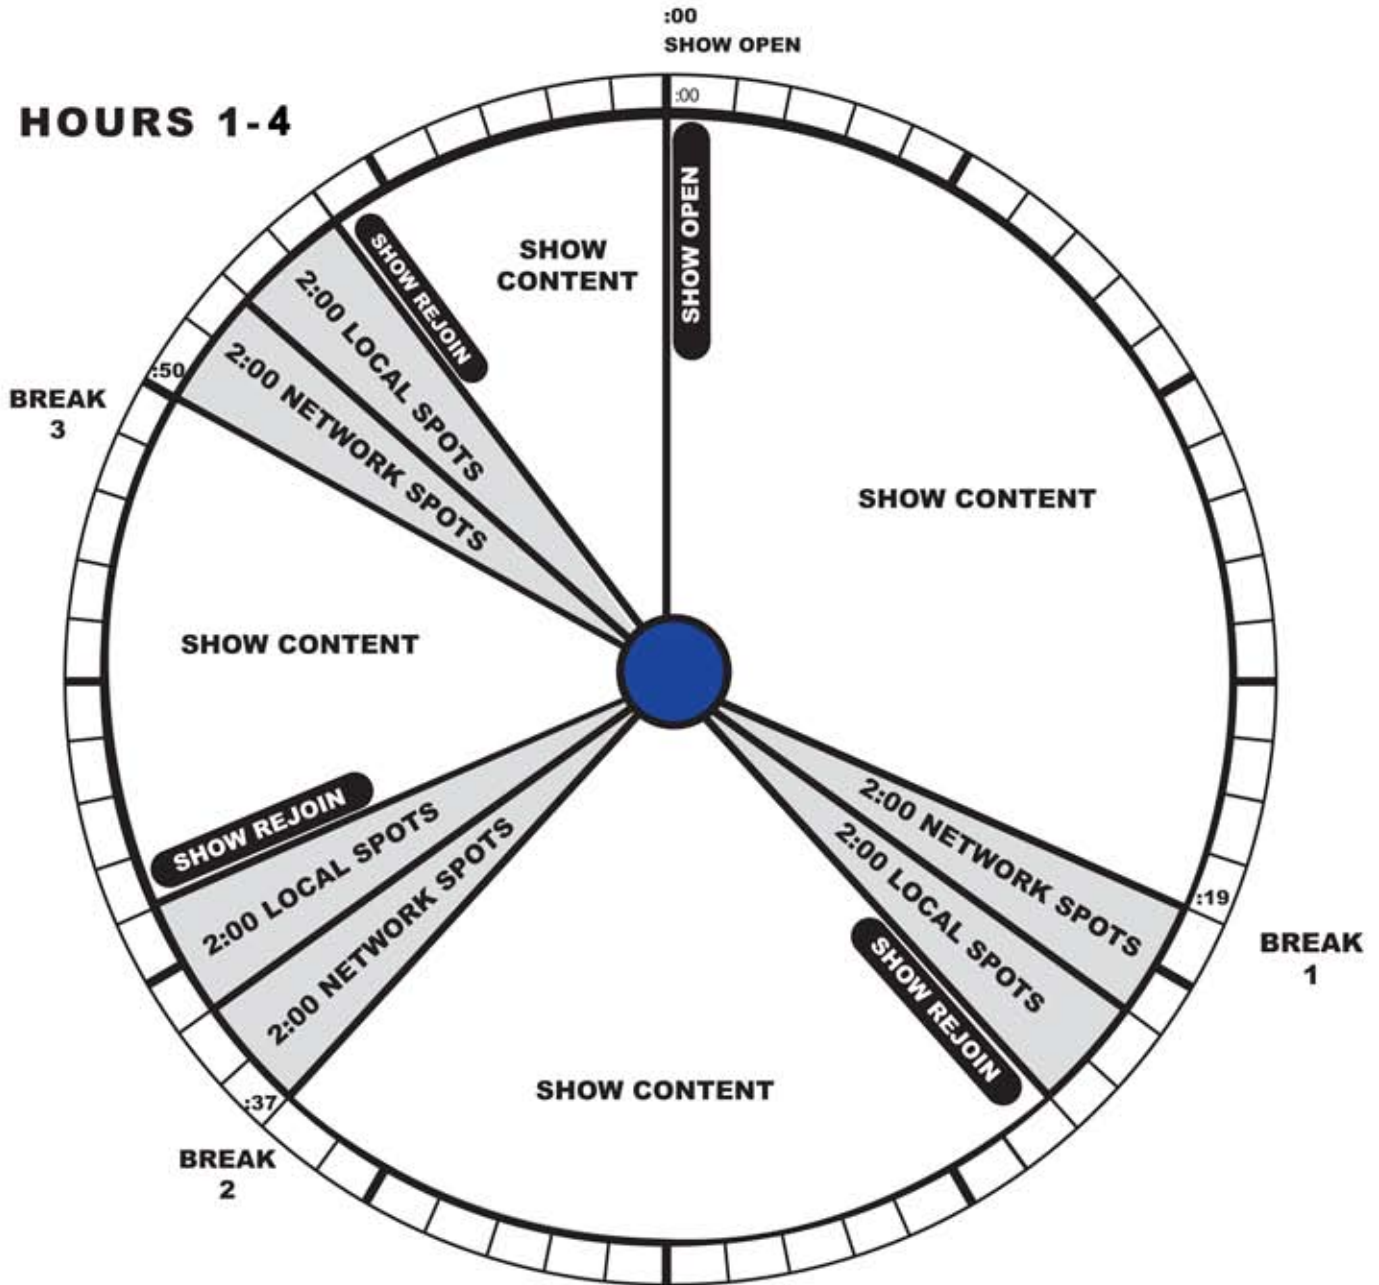

Rock & Roll's Greatest Hits

PROGRAM CLOCK

HOURS: 4

24 MIN LOCAL SPOTS

24 MIN NETWORK SPOTS

*Breaks noted above are 'soft times'.

www.unitedstations.com

For Affiliate Relations, please call United Stations Radio Networks (212) 536-3673