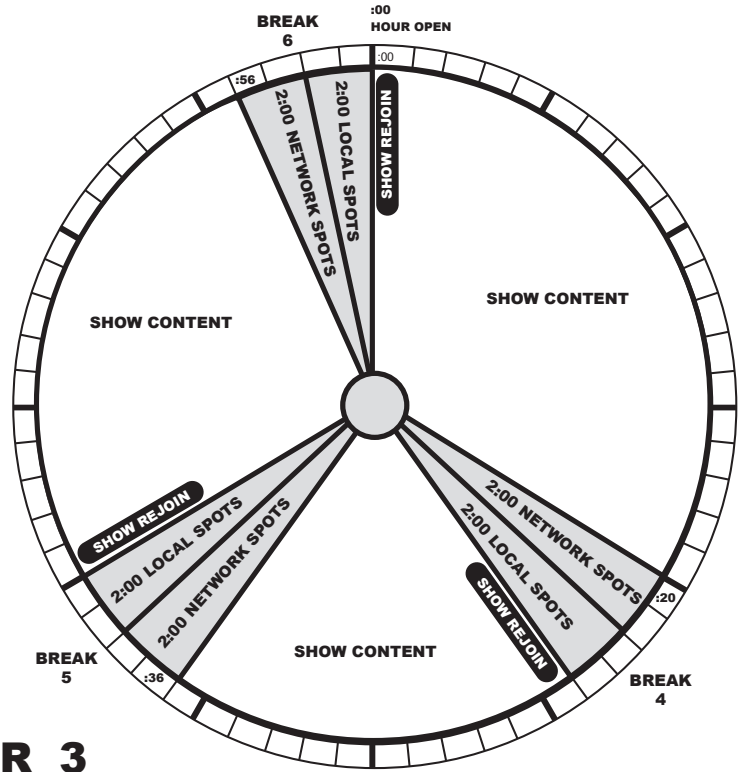

HOUR 2

HOUR 3