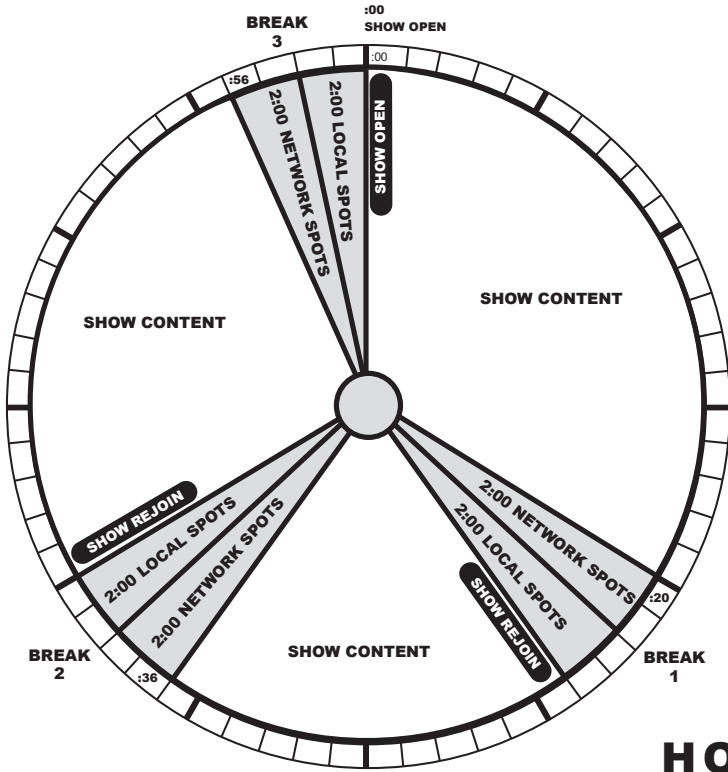

Nina Blackwood's ABSOLUTELY 80s

PROGRAM CLOCK
HOURS: 3
18 MIN LOCAL SPOTS
18 MIN NETWORK SPOTS
AIRS SAT/SUN

HOUR 1