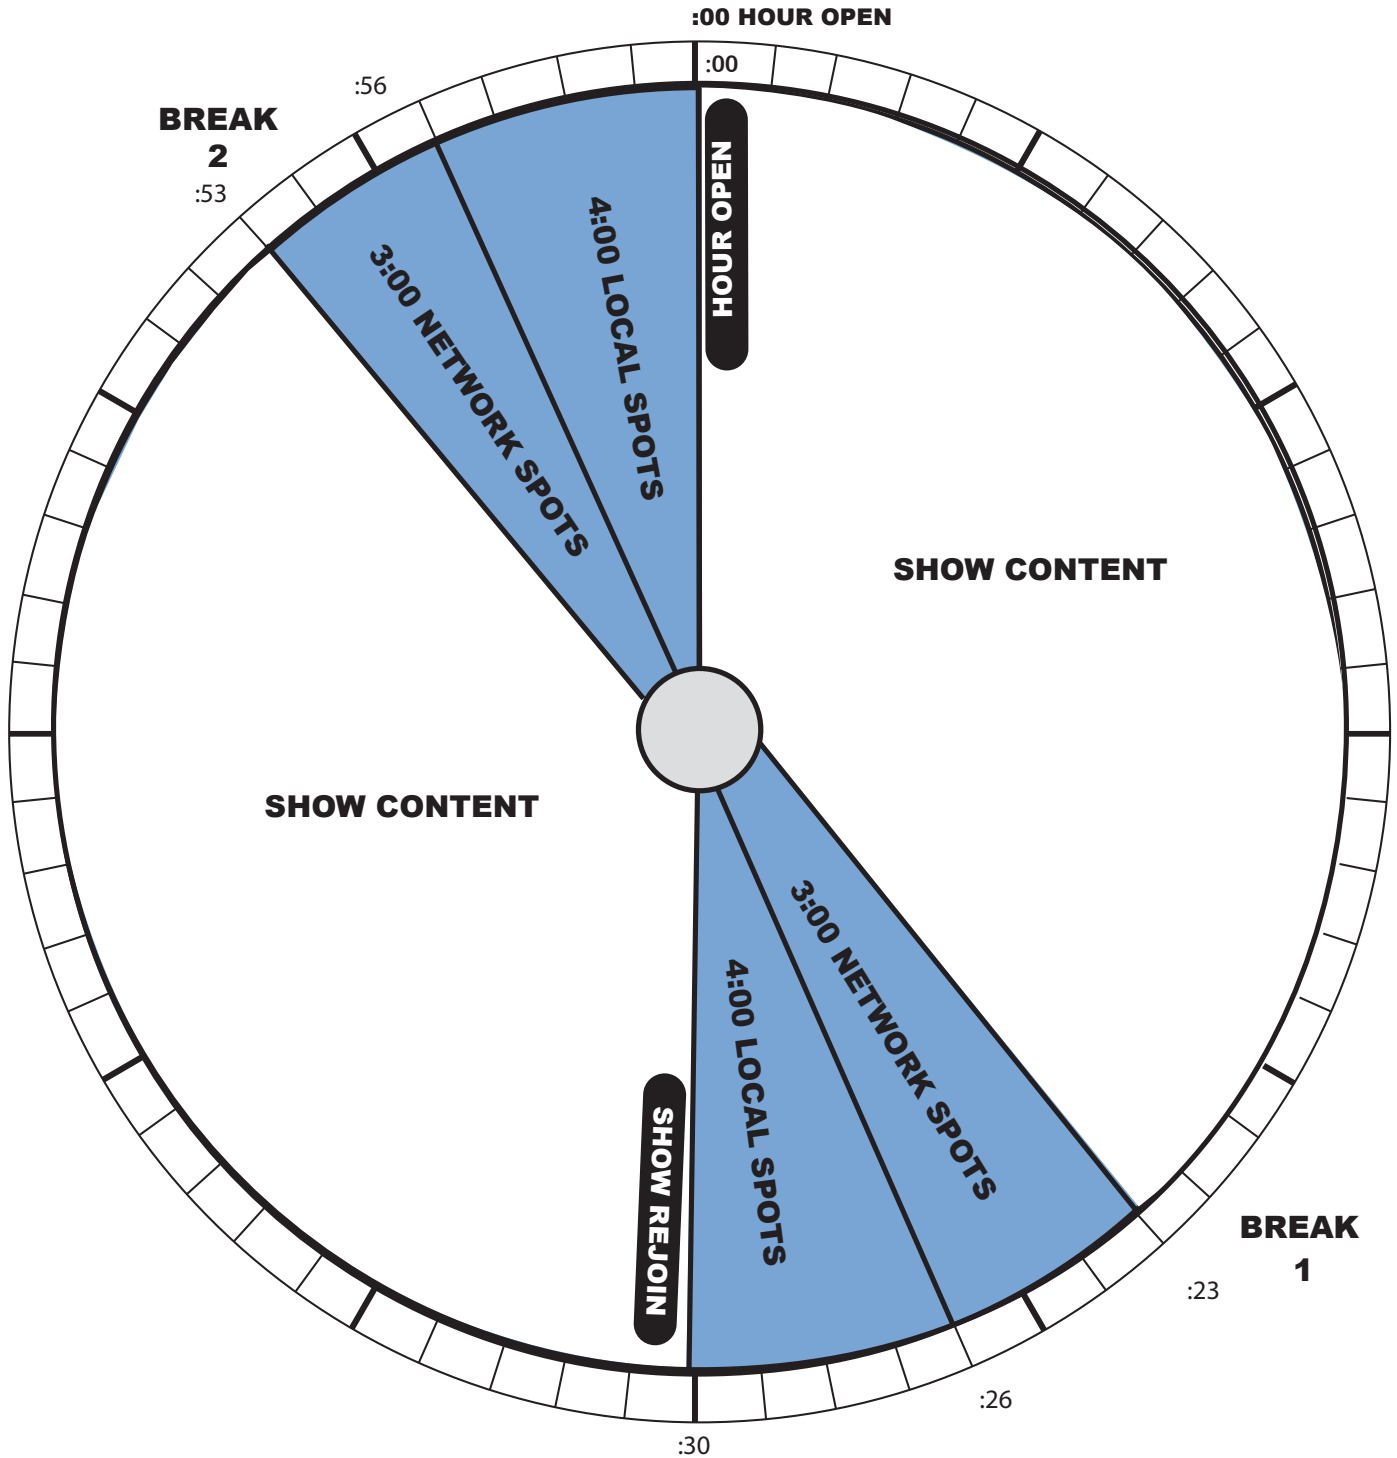

**PROGRAM CLOCK
HOURS: 5
AIM Basic Delivery**

For Affiliate Relations, contact Ralph Riley,
Senior Director, Affiliate Relations
Direct: 972-562-3381